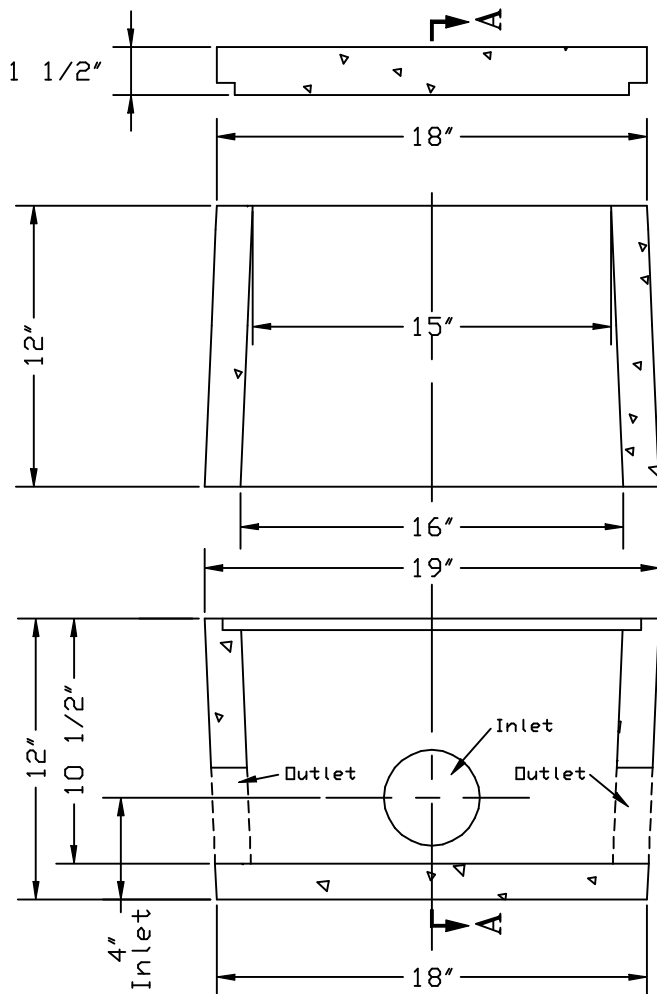

SCIOTO VALLEY PRECAST COMPANY

3218 S. BRIDGE STREET

CHILlicoTHE, OHIO 45601

PHONE (740) 663-2659

Height	-----	25"
Size	-----	19" Square
Wall Thickness	-----	1 1/2 Inch
Bottom thickness	-----	1 1/2 Inch
Inlet	-----	4" Sch 40 Pipe
Outlet	-----	4" Sch 40 Pipe 3 Required

CONCRETE DISTRIBUTION BOX