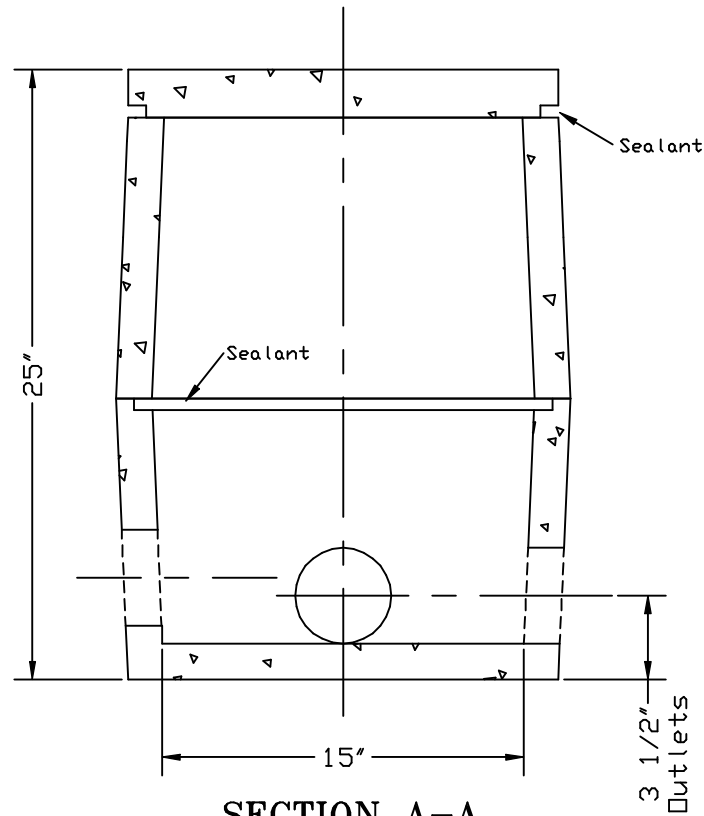

SCIOTO VALLEY PRECAST COMPANY

3218 S. BRIDGE STREET

CHILlicoTHE, OHIO 45601

PHONE (740) 663-2659

Height	-----	25"
Size	-----	19" Square
Wall Thickness	-----	1 1/2 Inch
Bottom thickness	-----	1 1/2 Inch
Inlet	-----	4" Sch 40 Pipe
Outlet	-----	4" Sch 40 Pipe 3 Required

CONCRETE DISTRIBUTION BOX