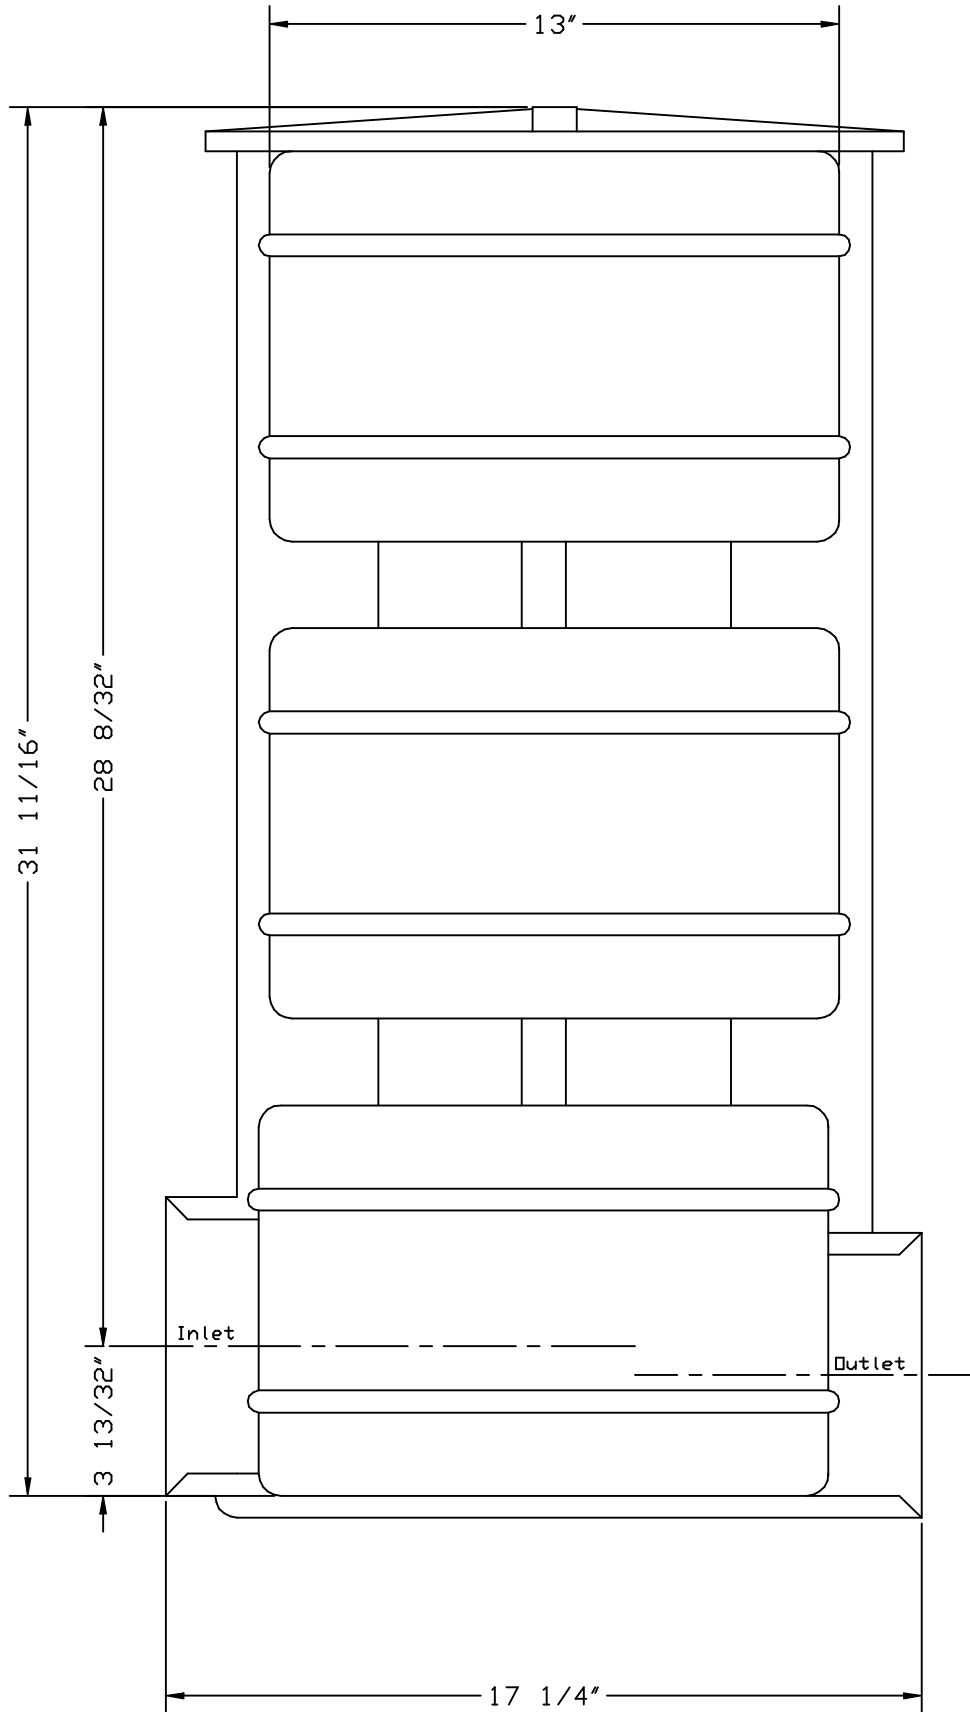

# SCIOTO VALLEY PRECAST COMPANY

3218 S. BRIDGE STREET

CHILlicoTHE, OHIO 45601

PHONE (740) 663-2659

MODEL 100